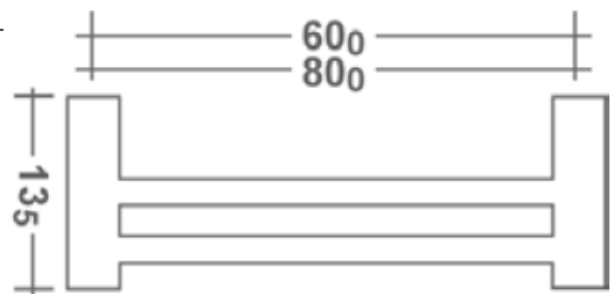

towel rails, double

wall mount
chrome
code:

MECZ010	600mm
MECZ011	800mm

meco international pty ltd.

meco.com.au

for all sales & product inquiries email sales@meco.com.au or call (02) 9618 6999

*all measurements are subject to accepted manufacturing tolerances. please check actual product dimensions prior to installation. meco international pty ltd reserves the right to change specifications at any time without giving prior notification.